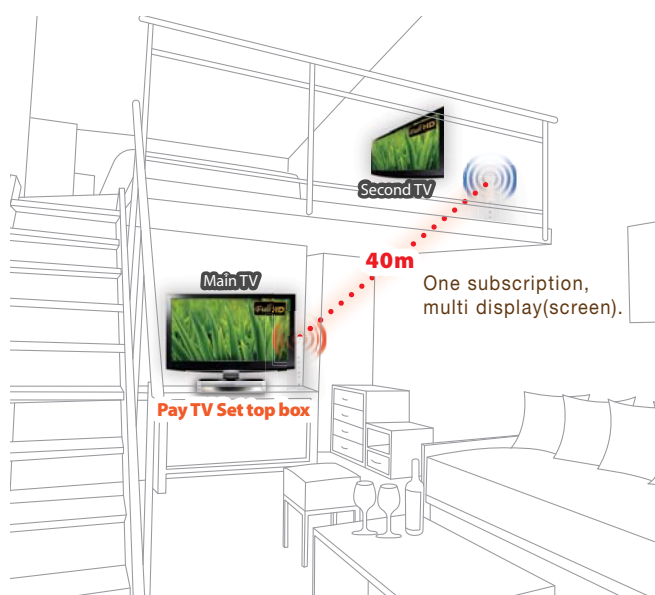

### World First Wireless Full HD Sender

The integration solution of wireless multi-media connections

- Digital Full HD 1080P (60Hz), 1920X1080
- World Smallest (Home and Portable)
- Comfortable Coverage (40m)
- Various Connections (including PC to TV)
- No-Decrease Picture Quality (Source=Received Image)
- No-Delay Time
- Multi Broadcasting
- Expansion of Paid-Set-top box (IP,Satellite,Cable) to Second TV
- Choose your connection as you wish
- Just plug-in any device you want
- Watch Pay TV on your second screen

### Specification

Signal Input (Transmitter)	- HDMI x 2 up to 1080p(60Hz), 1920*1080 - Composite or SCART(HALF) x 1 - RGB(D-Sub) x 1 - Stereo audio : Analog, 48kHz 16-bit ADC
Signal Output (Receiver)	- HDMI x 1 up to 1080p(60Hz), 1920*1080 - Composite or SCART(HALF) x 1 - Component x 1 - Stereo audio : Analog, 48kHz 16-bit ADC
Encoding	- H.264 - Baseline profile with Level 4.2
Wireless Connection	- Supporting IEEE802.11n - MIMO Interface
Wire Connection	- RJ-45 LAN Port - Direct Connection(LAN Cable) - PLC Modem
IR Blaster	- IR Blaster support
Antenna	- Embedded
Remocon	- Standard remocon
USB port(Receiver)	- USB port for A/S update
Size(WxDxH)	- 195 x 103 x 28mm
Weight	- Transmitter (250g) / Receiver (250g)
Power consumption	- 5V 2.5A

### Models

	COLOR	
	WHITE	BLACK
Wi-Fi integrated	HD-W100W	HD-W100B
PLC Modem	HD-P100W	HD-P100B
LAN Port (Professional Use)	HD-L100W	HD-L100B

Watch Pay TV on your second screen

Device Just plug-in any device you want